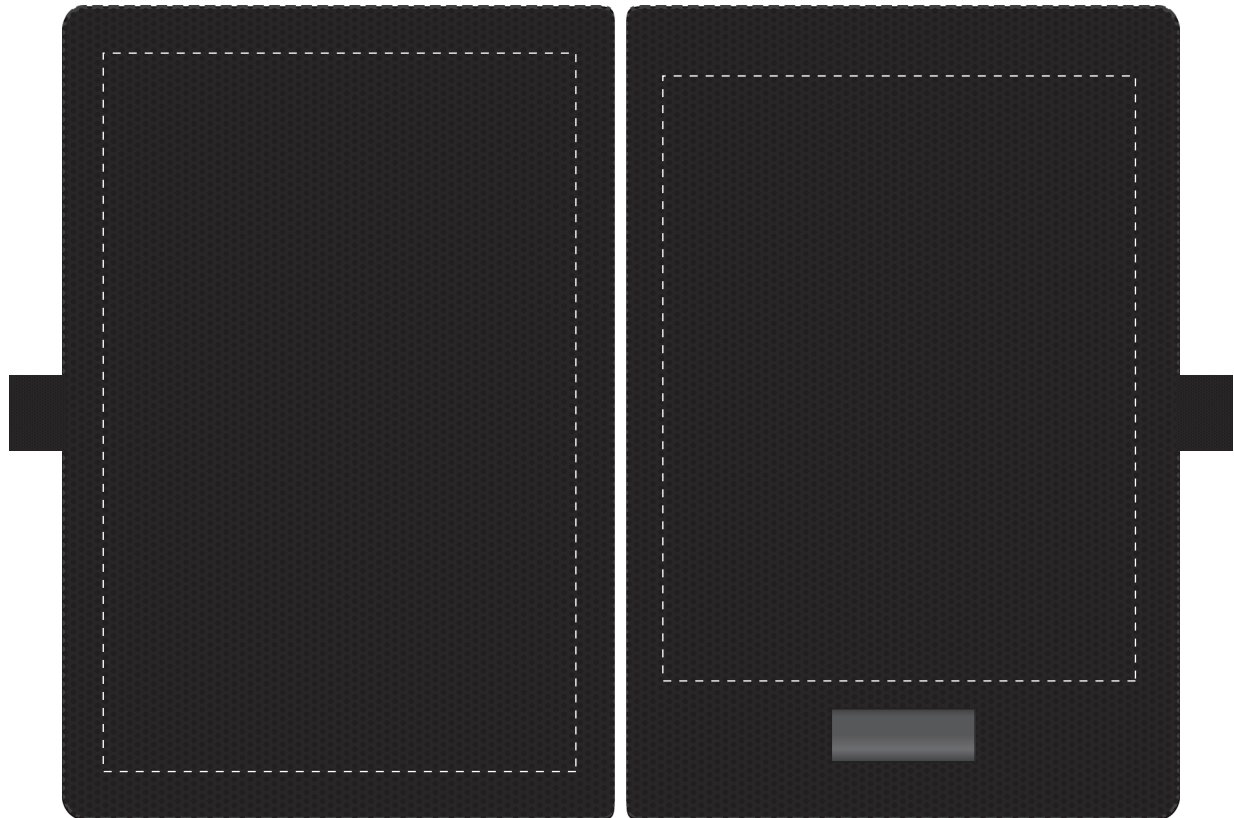

Your Ref:	Quantity:	Product Code: QS1018
Our Ref:	Version: 1	Product Colour: BLACK

**PRINTING CONCERNS:****PRODUCT INFO: DUE TO THE NATURE OF THE PRODUCT THE PRINT POSITION MAY VARY BY 2 - 3 MM**

We stock this item in the following colours

**PANTONE REFERENCE(S)**
 Full Colour Printing

ARTWORK SCALE 50%

Product Image for visualisation  
- colours may vary

-  **CENTRED TO PRINT AREA**
-  **CENTRED TO NOTEBOOK**

**\*\* Texture of material may be seen in print finish \*\***

The dashed line is to demonstrate print area and will not appear on your printed item

**PLEASE NOTE:**

- All colours including print and product are for visual purposes only and should not be regarded as the actual colour of the product and print.
- Some products may vary from batch to batch and may differ from previous orders.
- The colour and texture of a product can also have an effect on the final print colour.
- By approving this order we accept that you understand these terms.

To proceed, please approve visual via the online system.

ARTWORK SCALE 100%

Max print area: 160mm x 125mm

ARTWORK SCALE 100%

Max print area: 190mm x 125mm